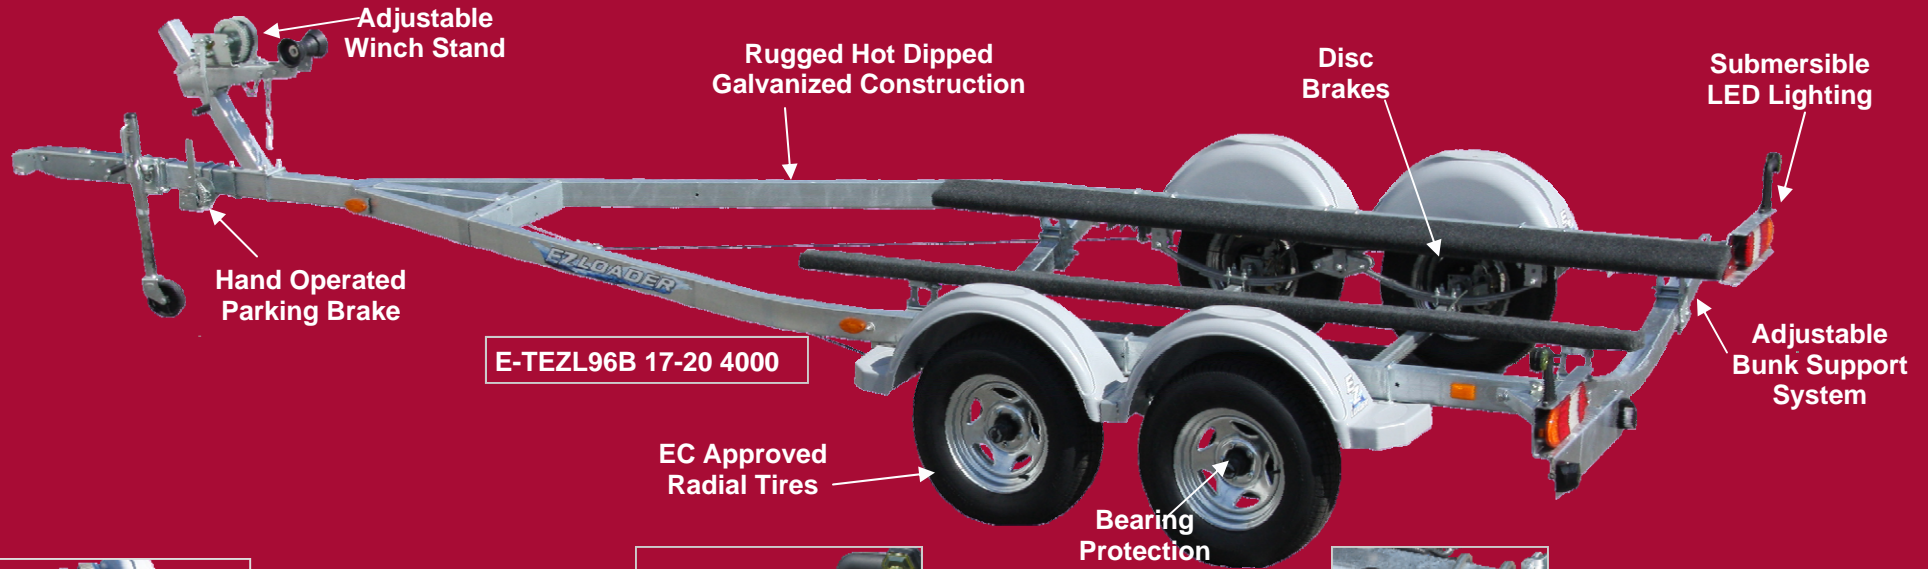

E-TEZL96B 17-20 4000

E-TEZL96B 23-25 5400

Roller Option

LED Lighting

Hand Operated Parking Brake

SPECIFICATIONS						
Model & Capacity	Carrying Capacity	Tire Size	Approx Width Between Fenders	Approx Overall Width	Approx Overall Length	Approx Weight
Model & Capacity	Carrying Capacity	Tire Size	Approx Width Between Fenders	Approx Overall Width	Approx Overall Length	Approx Weight
E-EZL96B 17-20 2750	1114kg 2750 lbs	ST205/75R14C	1955mm 77"	2434mm 96"	6781mm 22' 7"	323kg 713 lbs
E-TEZL96B 17-20 4000	1818 kg 4000lbs	ST205/75R14C	1955mm 77"	2434mm 96"	7193mm 23' 11"	470kg 1037 lbs
E-TEZL96B 23-25 5400	2454kg 5400lbs	ST205/75R14C	1955mm 77"	2434mm 96"	7749mm 26' 9"	706kg 1558 lbs

SPECIFICATIONS						
Model & Capacity	Carrying Capacity	Tire Size	Approx Width Between Fenders	Approx Overall Width	Approx Overall Length	Approx Weight
Model & Capacity	Carrying Capacity	Tire Size	Approx Width Between Fenders	Approx Overall Width	Approx Overall Length	Approx Weight
E-EZL96B 17-20 2750	1114kg 2750 lbs	ST205/75R14C	1955mm 77"	2434mm 96"	6781mm 22' 7"	323kg 713 lbs
E-TEZL96B 17-20 4000	1818 kg 4000lbs	ST205/75R14C	1955mm 77"	2434mm 96"	7193mm 23' 11"	470kg 1037 lbs
E-TEZL96B 23-25 5400	2454kg 5400lbs	ST205/75R14C	1955mm 77"	2434mm 96"	7749mm 26' 9"	706kg 1558 lbs